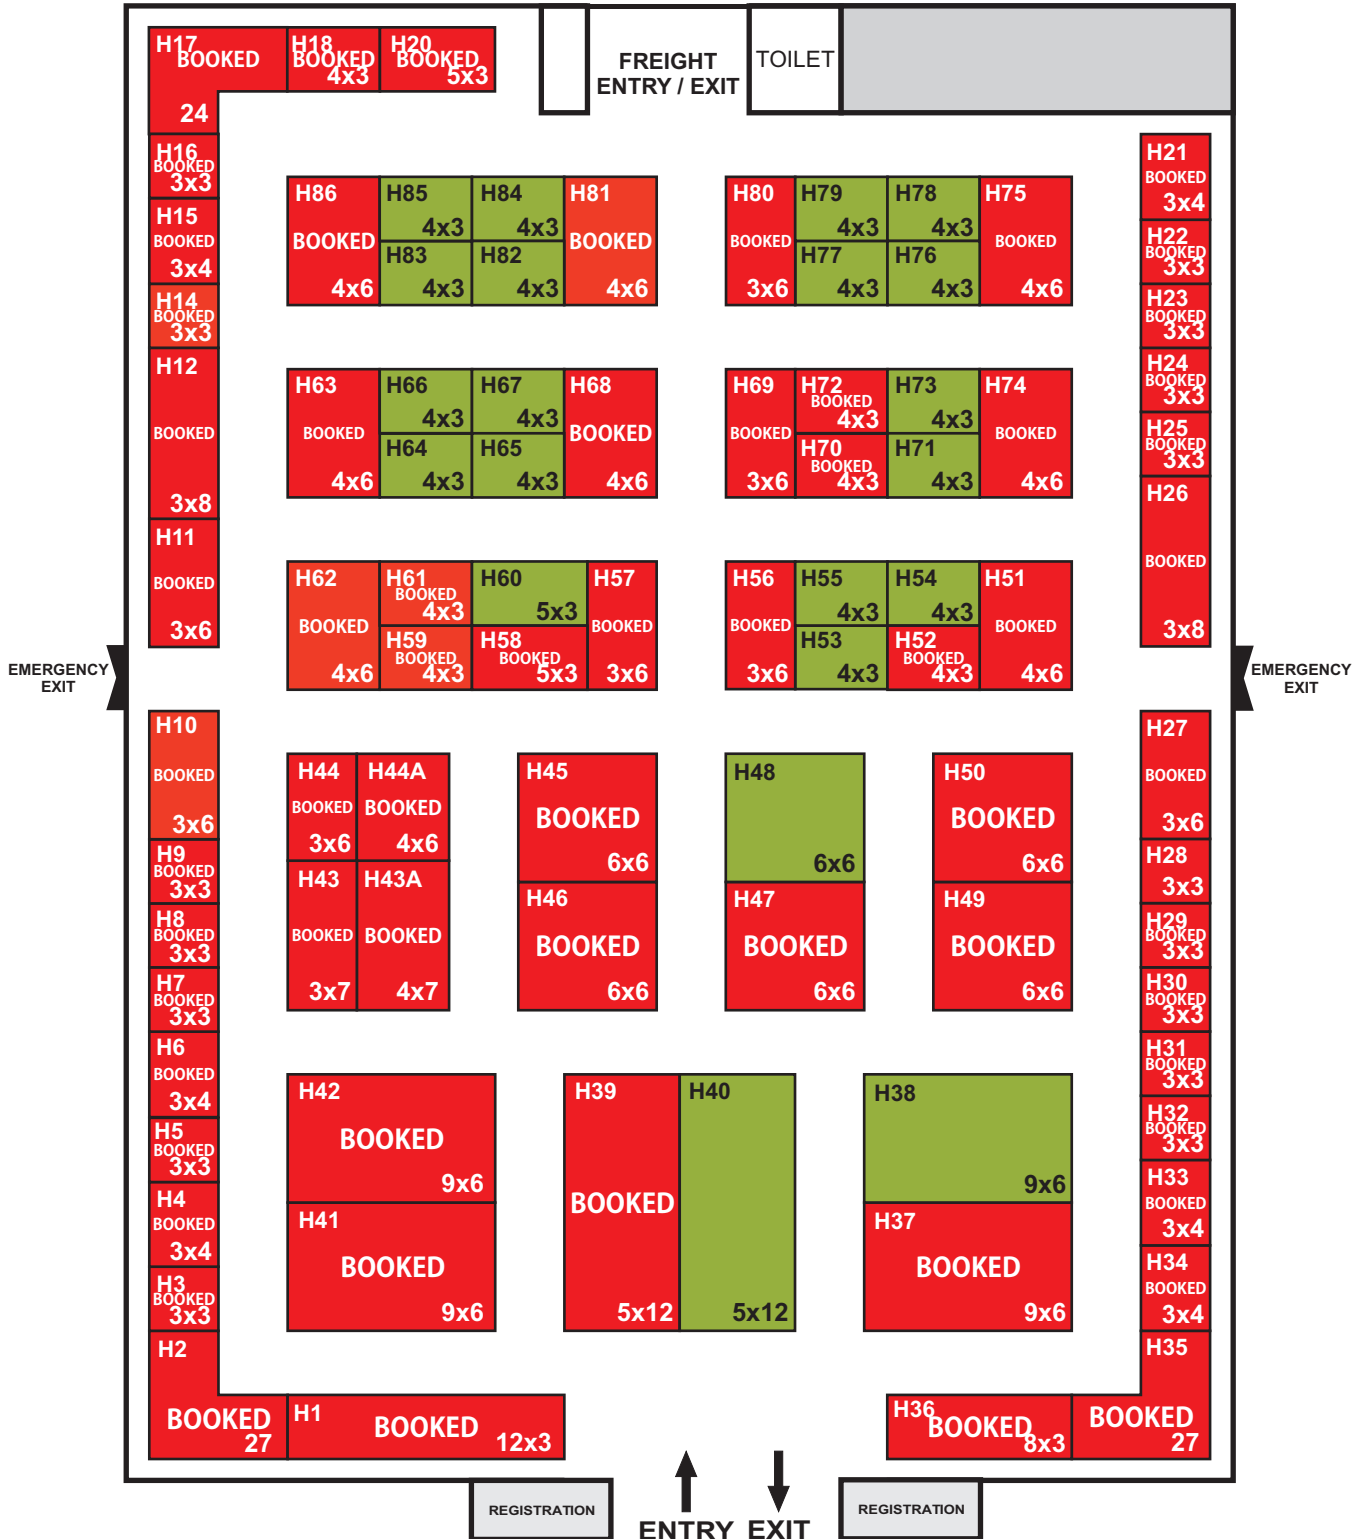

COMPLETE EXHIBITION ON HOTEL, RESTAURANT & BAKERY INDUSTRY

	Indian Exhibitor	Foreign Exhibitor
Shell Scheme	Rs. 6,500/- Per Sq.mt.	200/US\$
Bare Space	Rs. 6,000/- Per Sq.mt.	180/US\$